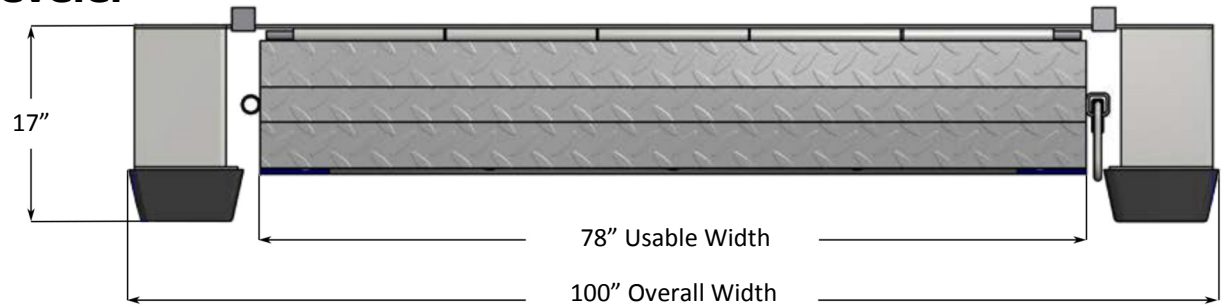

Porter Industrial Supply
(800) 772-6675

Model: 25EP78

Product Type: Edge of Dock Leveler

Size

Usable Width: 78"
Overall Width: 100"
Span: 27 3/4"

Capacity: 25,000lbs

Forklift Compatibility

3 Wheeled Electric: 6,250 lb max capacity
4 Wheeled Propane: 8,333 lb max capacity

Height Range: 5" Above Dock Height
3" Below Dock Height

Porter Industrial Supply
(800) 772-6675

Model: 25EP78