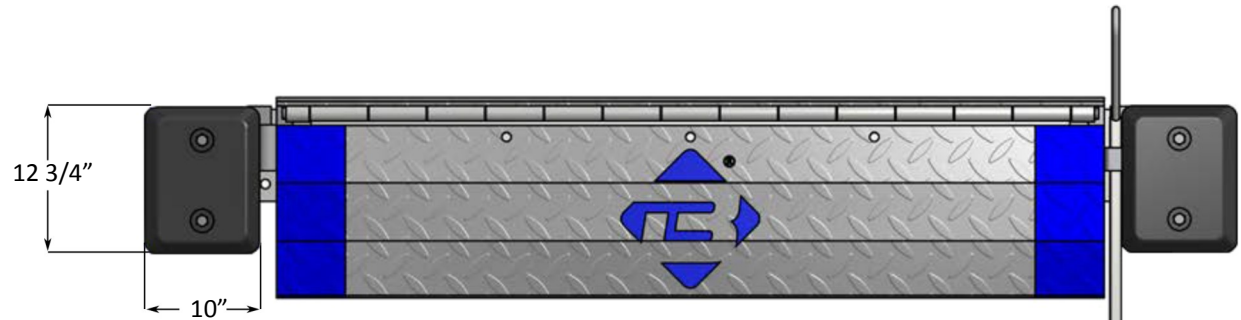

Porter Industrial Supply
(800) 772-6675

Model: 25EP78

Product Type: Edge of Dock Leveler

Size

Usable Width: 78"
Overall Width: 100"
Span: 27 3/4"

Capacity: 25,000lbs

Forklift Compatibility

3 Wheeled Electric: 6,250 lb max capacity
4 Wheeled Propane: 8,333 lb max capacity

Height Range: 5" Above Dock Height
3" Below Dock Height

Porter Industrial Supply
(800) 772-6675

Model: 25EP78