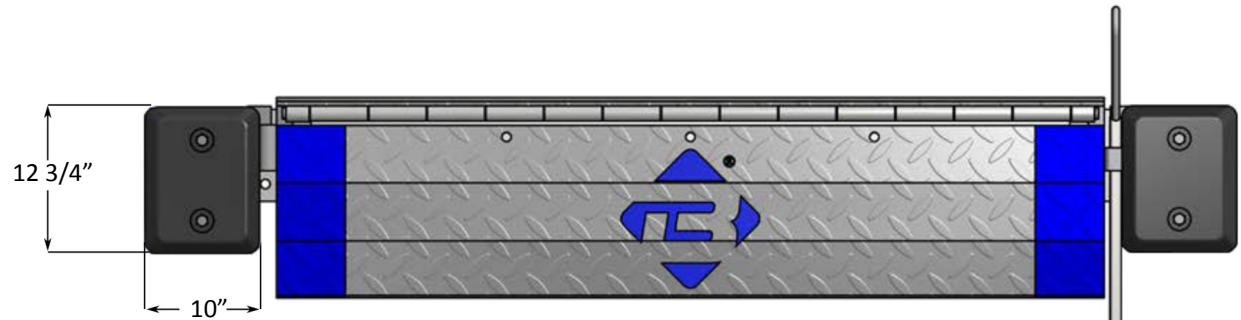

Porter Industrial Supply
(800) 772-6675

Model: 25EP72-R

Product Type: Edge of Dock Leveler

Size

Usable Width: 72"
Overall Width: 94"
Span: 29 3/4"

Capacity: 25,000lbs

Forklift Compatibility

3 Wheeled Electric: 6,250 lb max capacity
4 Wheeled Propane: 8,333 lb max capacity

Height Range: 5" Above Dock Height
3" Below Dock Height

Porter Industrial Supply
(800) 772-6675

Model: 25EP72-R