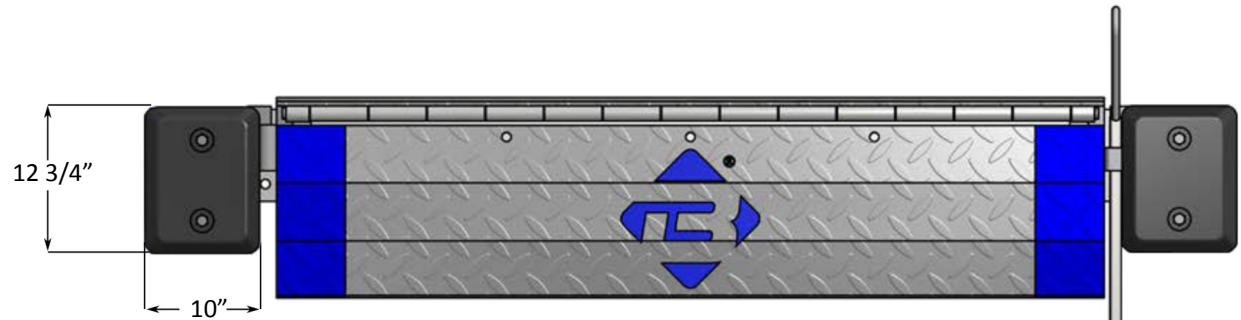

**Porter Industrial Supply**  
**(800) 772-6675**

**Model: 20EP72**

**Product Type:** Edge of Dock Leveler

**Size**

Usable Width: 72"  
Overall Width: 94"  
Span: 27 3/4"

**Capacity:** 20,000lbs

**Forklift Compatibility**

3 Wheeled Electric: 5,000 lb max capacity  
4 Wheeled Propane: 6,667 lb max capacity

**Height Range:** 5" Above Dock Height  
3" Below Dock Height

**Porter Industrial Supply**  
**(800) 772-6675**

**Model: 20EP72**