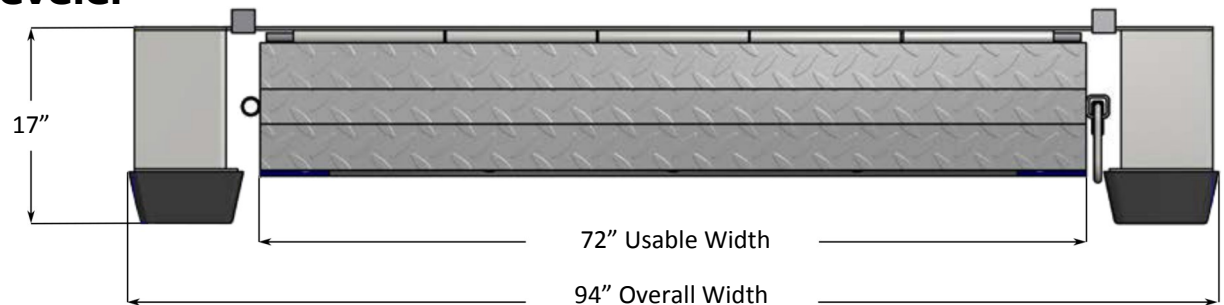

**Porter Industrial Supply**  
**(800) 772-6675**

**Model: 20EP72**

**Product Type:** Edge of Dock Leveler

**Size**

Usable Width: 72"  
Overall Width: 94"  
Span: 27 3/4"

**Capacity:** 20,000lbs

**Forklift Compatibility**

3 Wheeled Electric: 5,000 lb max capacity  
4 Wheeled Propane: 6,667 lb max capacity

**Height Range:** 5" Above Dock Height  
3" Below Dock Height

**Porter Industrial Supply**  
**(800) 772-6675**

**Model: 20EP72**